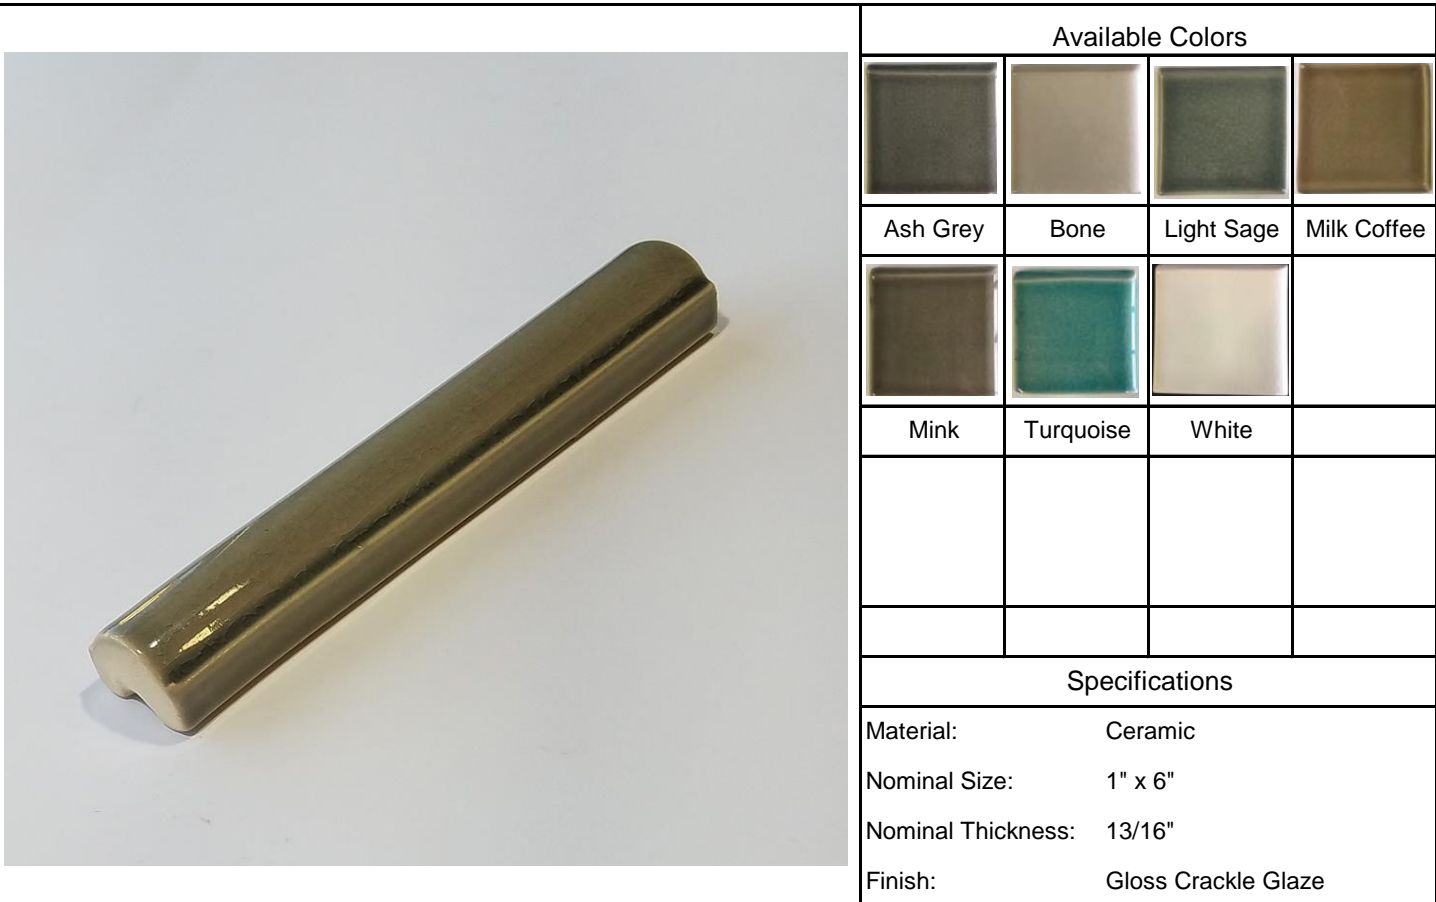

Granada Collection

Available Colors

Ash Grey	Bone	Light Sage	Milk Coffee
Mink	Turquoise	White	

Specifications

Material:	Ceramic
Nominal Size:	1" x 6"
Nominal Thickness:	13/16"
Finish:	Gloss Crackle Glaze
Variation:	V1
Backing:	None

Color:	Ash Grey	Pattern:	1" x 6" Bar Liner
SKU:	CCGT0106BLAGR	QUICK SHIP	

Indoor Walls	Kitchen	Wet Areas	Freeze/Thaw				

Installation and Maintenance	Available Sizes															
<ul style="list-style-type: none"> Install per TCNA methods for ceramic field tile Always dry-lay material before installation Refer to detailed specifications on www.medicinandco.com Natural stone, crackle-glazed ceramics, and crackled glass should be sealed prior to use, and re-sealed annually thereafter. 	<table border="0"> <tr> <td>3" x 6" Field Tile</td> <td>3" x 6" Double Bullnose, LH</td> <td>1" x 6" Bar Liner</td> </tr> <tr> <td>3" x 12" Field Tile</td> <td>4" x 4" Single Bullnose</td> <td>1" x 6" Quarter Round</td> </tr> <tr> <td>4" x 4" Field Tile</td> <td>4" x 4" Double Bullnose</td> <td>2" x 6" Ogee</td> </tr> <tr> <td>3" x 3" Double Bullnose</td> <td>3/4" x 6" Deco Liner</td> <td></td> </tr> <tr> <td>3" x 6" Single Bullnose</td> <td>1 1/4" x 6" Deco Liner</td> <td></td> </tr> </table>	3" x 6" Field Tile	3" x 6" Double Bullnose, LH	1" x 6" Bar Liner	3" x 12" Field Tile	4" x 4" Single Bullnose	1" x 6" Quarter Round	4" x 4" Field Tile	4" x 4" Double Bullnose	2" x 6" Ogee	3" x 3" Double Bullnose	3/4" x 6" Deco Liner		3" x 6" Single Bullnose	1 1/4" x 6" Deco Liner	
3" x 6" Field Tile	3" x 6" Double Bullnose, LH	1" x 6" Bar Liner														
3" x 12" Field Tile	4" x 4" Single Bullnose	1" x 6" Quarter Round														
4" x 4" Field Tile	4" x 4" Double Bullnose	2" x 6" Ogee														
3" x 3" Double Bullnose	3/4" x 6" Deco Liner															
3" x 6" Single Bullnose	1 1/4" x 6" Deco Liner															