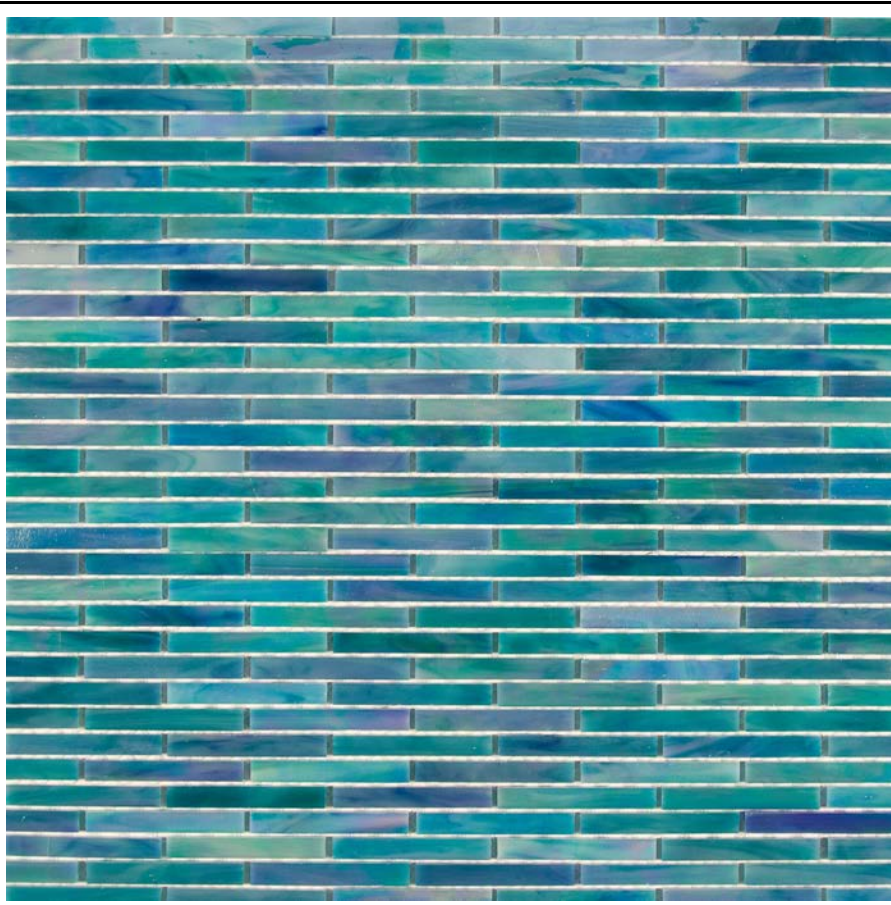

Nova Roma Collection

Available Colors

Adriatic	Amalfi	Colosseum Red	Florence
Pantheon	Tiber	Trastevere	Victoria Emmanuele

Specifications

Material:	Stained Glass
Nominal Size:	12" x 12" sheet
Nominal Thickness:	1/8"
Finish:	Gloss

Pattern:	Matchstick	Color:	Tiber	Variation:	V2
SKU:	GLNRTIBMAT	QUICK SHIP		Backing:	Nylon Mesh

Wall	Kitchen	Bath	Living Spaces	Outdoor	Wet Areas	Outdoor			

Recommended Use	Available Patterns In This Color
<ul style="list-style-type: none"> Indoor and outdoor wall installations Outdoor use subject to climate 	Matchstick Mosaic
Installation and Maintenance	
<ul style="list-style-type: none"> Install per TCNA methods for glass mosaic tile Always dry-lay material before installation Refer to detailed specifications on www.medicinandco.com 	