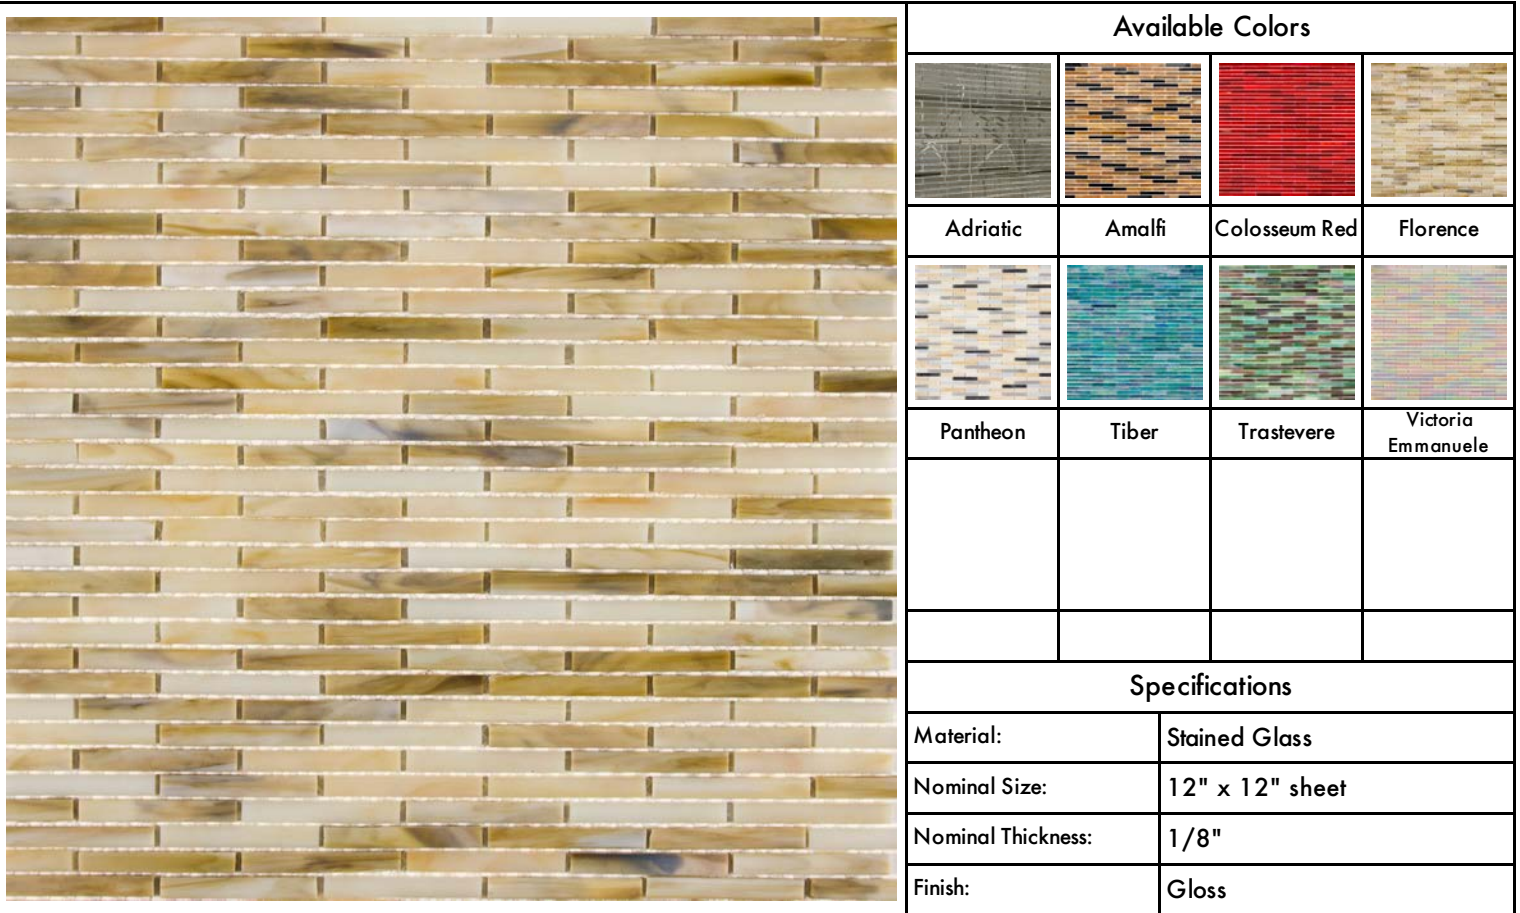

Nova Roma Collection

Available Colors

| | | | |
|----------|--------|---------------|--------------------|
| | | | |
| Adriatic | Amalfi | Colosseum Red | Florence |
| | | | |
| Pantheon | Tiber | Trastevere | Victoria Emmanuele |
| | | | |
| | | | |

Specifications

| | |
|--------------------|-----------------|
| Material: | Stained Glass |
| Nominal Size: | 12" x 12" sheet |
| Nominal Thickness: | 1/8" |
| Finish: | Gloss |

| | | | | | |
|----------|------------|-------------------|----------|------------|------------|
| Pattern: | Matchstick | Color: | Florence | Variation: | V2 |
| SKU: | GLNRFLOMAT | QUICK SHIP | | Backing: | Nylon Mesh |