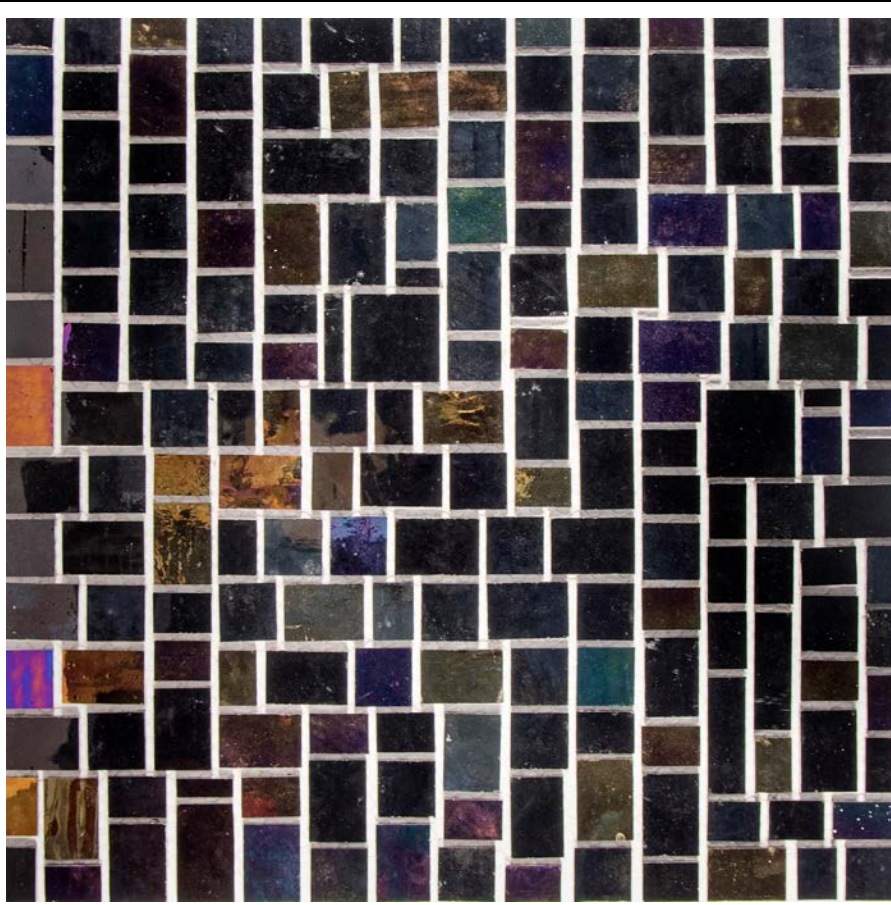

Nova Roma Collection

Available Colors

Adriatic	Amalfi	Aniere Perla	Florence
Heather	Pantheon		

Specifications

Material:	Stained Glass
Nominal Size:	12" x 12" sheet
Nominal Thickness:	1/8"
Finish:	Gloss

Pattern:	Random	Color:	Aniere Perla	Variation:	V2
SKU:	GLNRRANPE	QUICK SHIP		Backing:	Nylon Mesh