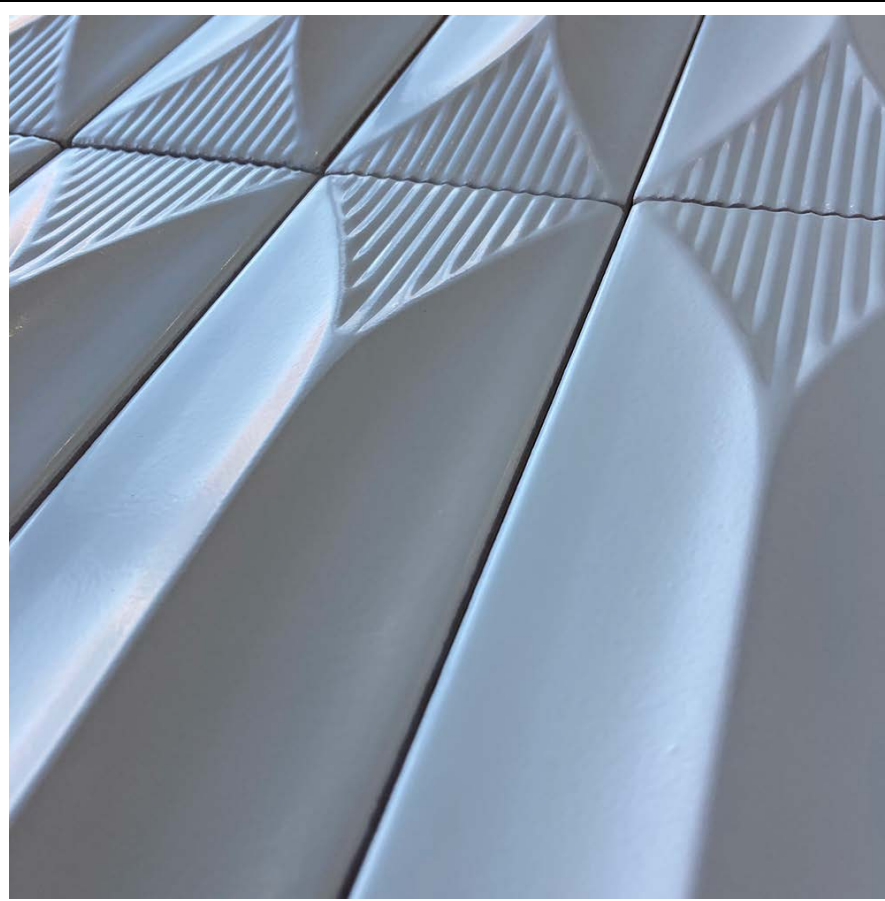

Moderna Collection

Available Colors

Blue Lagoon	Flambé	Jade	Saguaro
Sandalwood	Shaved Ice Gloss	Shaved Ice Matte	Smoke

Specifications

Material:	Glazed Ceramic
Nominal Size:	2 1/2" x 10 1/2"
Nominal Thickness:	5/16"
Finish:	Satin

Color:	Shaved Ice Matte	Pattern:	Hip	Variation:	V1
SKU:	CTMDN0309SHMH	QUICK SHIP		Backing:	N/A

Wall	Kitchen	Outdoor	Wet Areas	Freeze/Thaw

Recommended Use	Available Patterns
<ul style="list-style-type: none"> Indoor wall applications Outdoor use subject to climate 	Corduroy Hip
Installation and Maintenance	
<ul style="list-style-type: none"> Install per TCNA methods for ceramic mosaic tile Always dry-lay material before installation Refer to detailed specifications on www.medicinandco.com 	