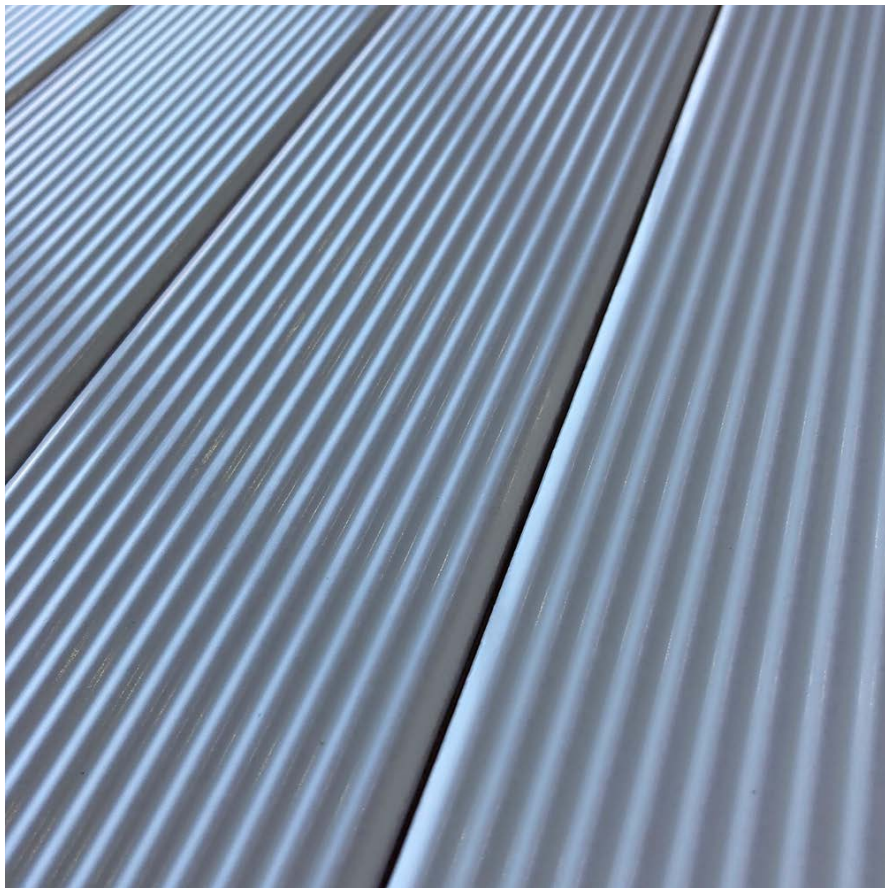

Moderna Collection

Available Colors

Blue Lagoon	Flambé	Jade	Saguaro
Sandalwood	Shaved Ice Gloss	Shaved Ice Matte	Smoke

Specifications

Material:	Glazed Ceramic
Nominal Size:	2 1/2" x 10 1/2"
Nominal Thickness:	5/16"
Finish:	Satin

Color:	Shaved Ice Matte	Pattern:	Corduroy	Variation:	V1
SKU:	CTMDN0309SHMC	QUICK SHIP		Backing:	N/A

Wall	Kitchen	Outdoor	Wet Areas	Freeze/Thaw				

Recommended Use	Available Patterns Corduroy Hip
<ul style="list-style-type: none"> Indoor wall applications Outdoor use subject to climate 	
Installation and Maintenance	
<ul style="list-style-type: none"> Install per TCNA methods for ceramic mosaic tile Always dry-lay material before installation Refer to detailed specifications on www.mediciandco.com 	