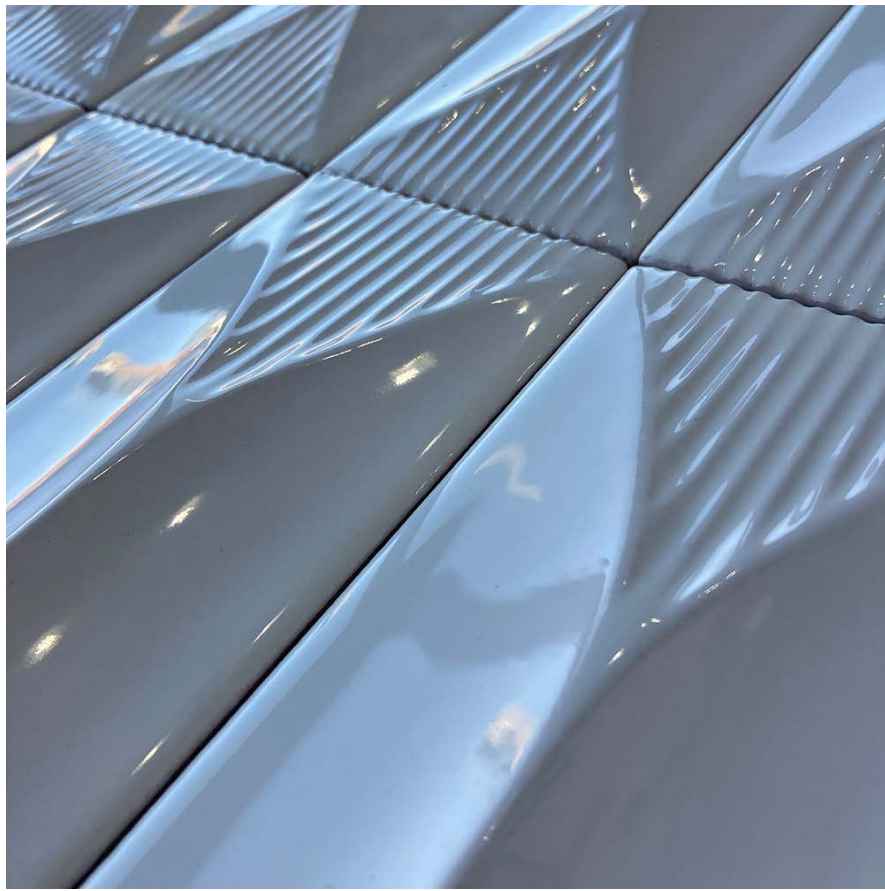

Moderna Collection

Available Colors

Blue Lagoon	Flambé	Jade	Saguaro
Sandalwood	Shaved Ice Gloss	Shaved Ice Matte	Smoke

Specifications

Material:	Glazed Ceramic
Nominal Size:	2 1/2" x 10 1/2"
Nominal Thickness:	5/16"
Finish:	Gloss

Color:	Shaved Ice Gloss	Pattern:	Hip	Variation:	V1
SKU:	CTMDN0309SHGH	QUICK SHIP		Backing:	N/A

Wall	Kitchen	Outdoor	Wet Areas	Freeze/Thaw				

Recommended Use	Available Patterns
<ul style="list-style-type: none"> Indoor wall applications Outdoor use subject to climate 	Corduroy Hip
Installation and Maintenance	
<ul style="list-style-type: none"> Install per TCNA methods for ceramic mosaic tile Always dry-lay material before installation Refer to detailed specifications on www.medicinandco.com 	