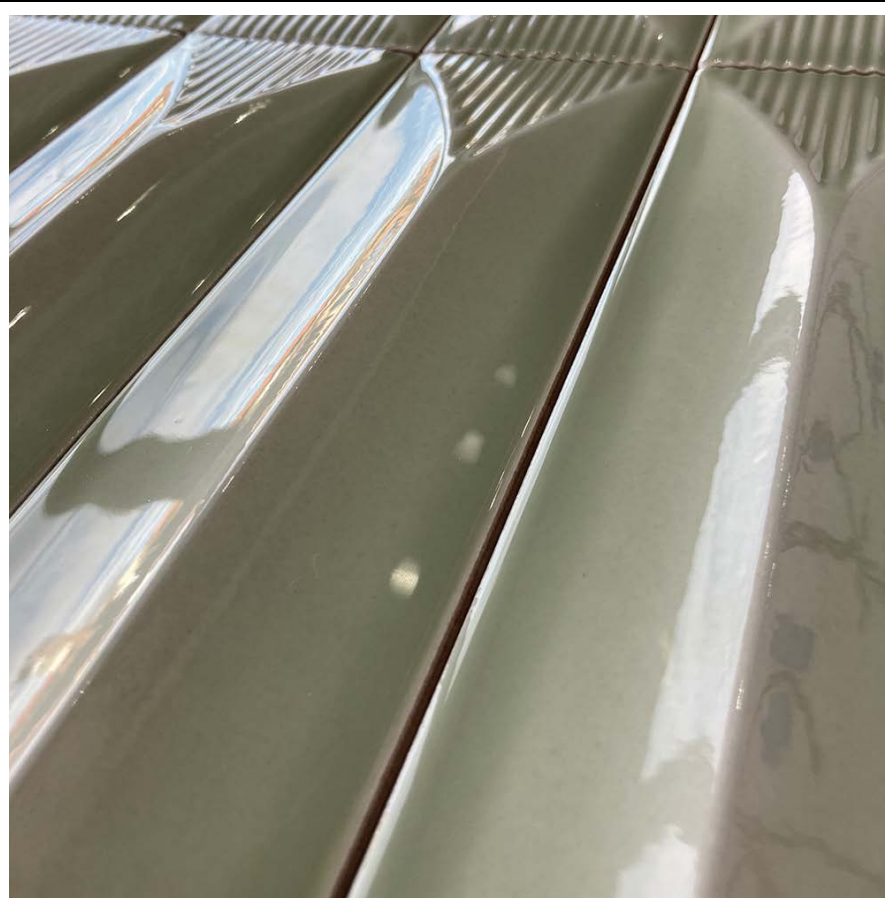

Moderna Collection

Available Colors

Blue Lagoon	Flambé	Jade	Saguaro
Sandalwood	Shaved Ice Gloss	Shaved Ice Matte	Smoke

Specifications

Material:	Glazed Ceramic
Nominal Size:	2 1/2" x 10 1/2"
Nominal Thickness:	5/16"
Finish:	Gloss

Color:	Saguaro	Pattern:	Hip	Variation:	V1
SKU:	CTMDN0309SAGH	QUICK SHIP		Backing:	N/A

Wall	Kitchen	Outdoor	Wet Areas	Freeze/Thaw

Recommended Use	Available Patterns Corduroy Hip
<ul style="list-style-type: none"> Indoor wall applications Outdoor use subject to climate 	
Installation and Maintenance	
<ul style="list-style-type: none"> Install per TCNA methods for ceramic mosaic tile Always dry-lay material before installation Refer to detailed specifications on www.mediciandco.com 	