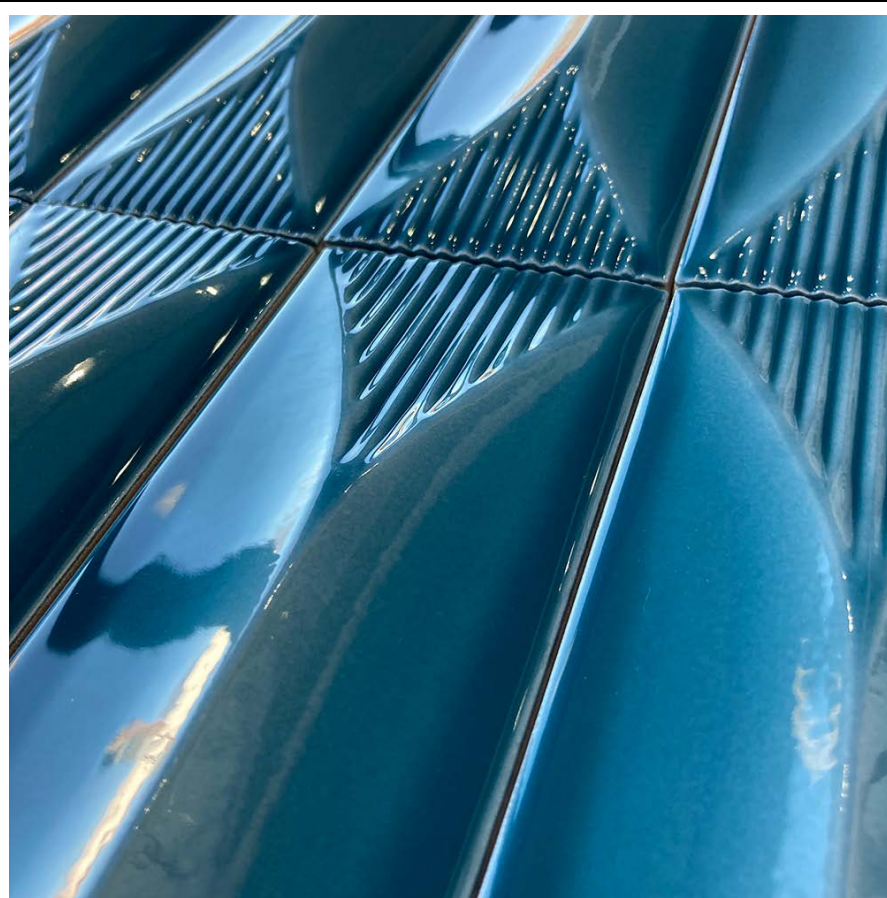

Moderna Collection

Available Colors

Blue Lagoon	Flambé	Jade	Saguaro
Sandalwood	Shaved Ice Gloss	Shaved Ice Matte	Smoke

Specifications

Material:	Glazed Ceramic
Nominal Size:	2 1/2" x 10 1/2"
Nominal Thickness:	5/16"
Finish:	Gloss

Color:	Blue Lagoon	Pattern:	Hip	Variation:	V1
SKU:	CTMDN0309BLGH	QUICK SHIP		Backing:	N/A

Wall	Kitchen	Outdoor	Wet Areas	Freeze/Thaw

Recommended Use	Available Patterns
<ul style="list-style-type: none"> Indoor wall applications Outdoor use subject to climate 	Hip Corduroy
Installation and Maintenance	
<ul style="list-style-type: none"> Install per TCNA methods for ceramic mosaic tile Always dry-lay material before installation Refer to detailed specifications on www.mediciandco.com 	